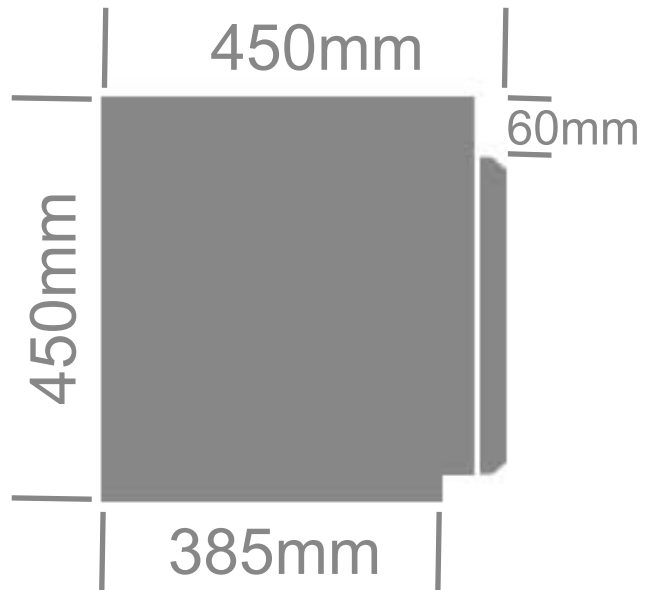

# RED FLAG TRUCK TOOL BOX

- Black Powder Coated Steel Body and Recessed Lid
- Stainless Steel Drop T Latches, Lanyards, Pinchweld Rubber Seal

PART # **TBC600**

SIDE VIEW

FRONT VIEW