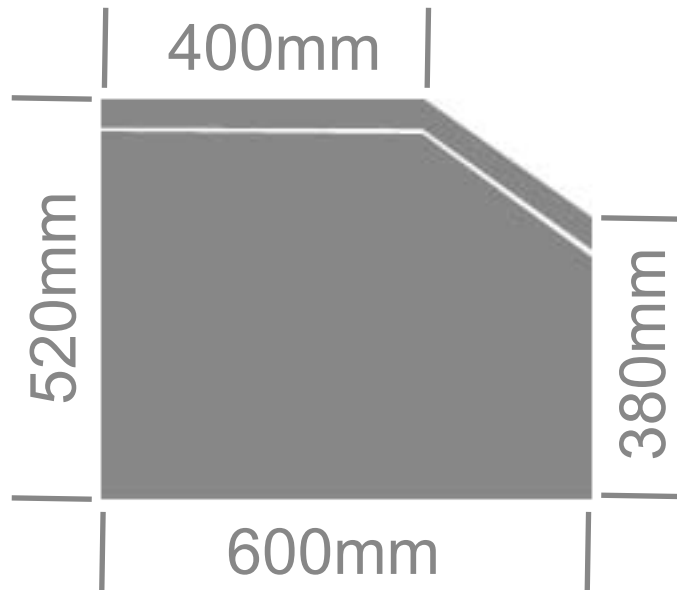

RED FLAG LOW PROFILE GULLWING TOOL BOX

- White Powder Coated Steel
- Stainless Steel Drop T Latches, Gas Struts, Stainless Steel Piano Hinge, Pinchweld Rubber Seal

PART # **LP1200S**

SIDE VIEW

TOP VIEW