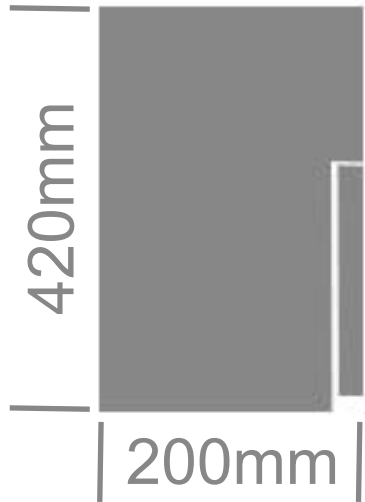

RED FLAG WHEEL ARCH STYLE TOOL BOX

- Aluminium Checker Plate / 3/4 Lid
- Stainless Steel Drop T Latch, Lanyard, Stainless Steel Hinge, Pinchweld Rubber Seal

PART # **WAR600**

SIDE VIEW

WAR600 (RIGHT)
MOUNTING
LOCATIONS

FRONT VIEW