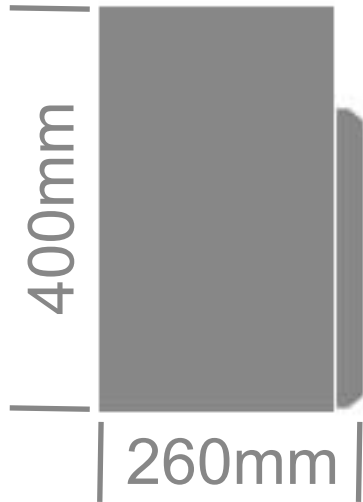

RED FLAG WHEEL ARCH STYLE TOOL BOX

- White Powder Coated Steel / 3/4 Lid
- Stainless Steel Drop T Latch, Lanyards, Bullet Hinges, Pinchweld Rubber Seal

PART # **TB062W**

SIDE VIEW

TB062W (RIGHT)
MOUNTING
LOCATIONS

FRONT VIEW