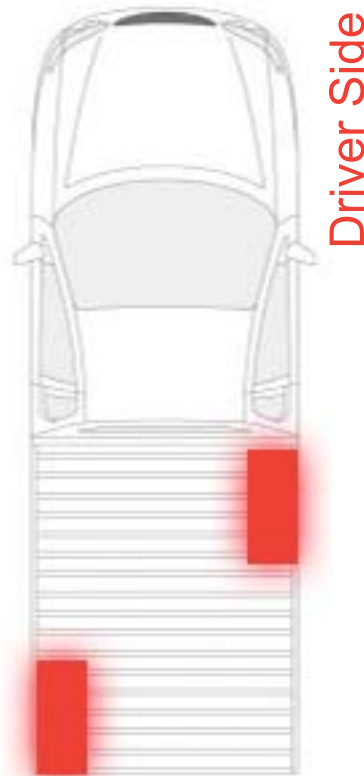

RED FLAG WHEEL ARCH STYLE TOOL BOX

- White Powder Coated Steel / 3/4 Lid
- Stainless Steel Drop T Latch, Lanyards, Bullet Hinges, Pinchweld Rubber Seal

PART # **TB062W**

SIDE VIEW

TB062W (RIGHT)
MOUNTING
LOCATIONS

FRONT VIEW