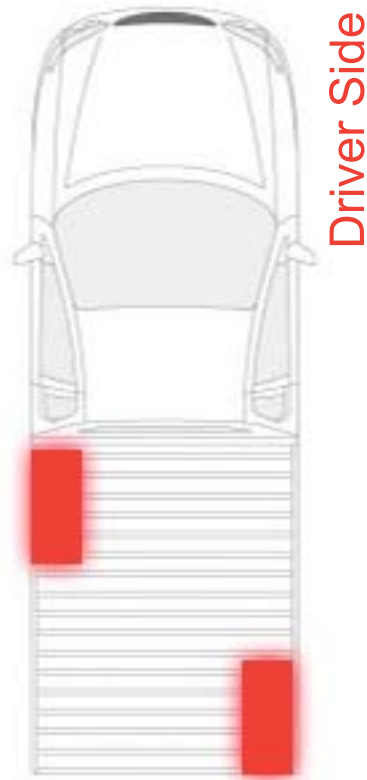

RED FLAG WHEEL ARCH STYLE TOOL BOX

- White Powder Coated Steel / 3/4 Lid
- Stainless Steel Drop T Latch, Lanyards, Bullet Hinges, Pinchweld Rubber Seal

PART # **TB061W**

SIDE VIEW

TB061W (LEFT)
MOUNTING
LOCATIONS

FRONT VIEW