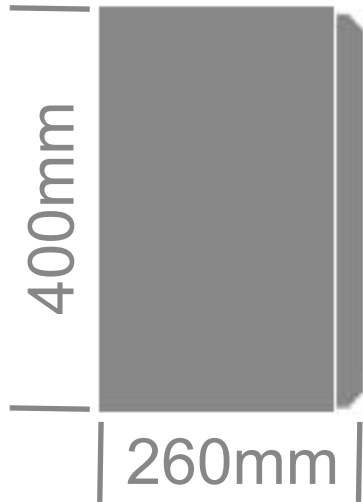

RED FLAG WHEEL ARCH STYLE TOOL BOX

- White Powder Coated Steel / 3/4 Lid
- Stainless Steel Drop T Latch, Lanyards, Bullet Hinges, Pinchweld Rubber Seal

PART # **TB061W**

SIDE VIEW

TB061W (LEFT)
MOUNTING
LOCATIONS

FRONT VIEW