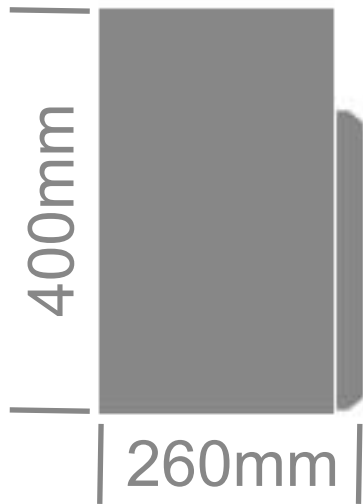

# RED FLAG WHEEL ARCH STYLE TOOL BOX

- White Powder Coated Steel / 3/4 Lid
- Stainless Steel Drop T Latch, Lanyards, Bullet Hinges, Pinchweld Rubber Seal

PART # **TB052**

SIDE VIEW

TB052 (RIGHT)  
MOUNTING  
LOCATIONS

FRONT VIEW