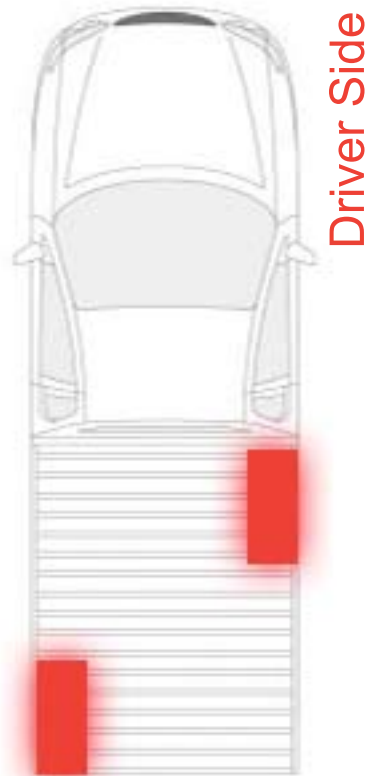

# RED FLAG WHEEL ARCH STYLE TOOL BOX

- White Powder Coated Steel / 3/4 Lid
- Stainless Steel Drop T Latch, Lanyards, Bullet Hinges, Pinchweld Rubber Seal

PART # **TB052**

SIDE VIEW

TB052 (RIGHT)  
MOUNTING  
LOCATIONS

FRONT VIEW