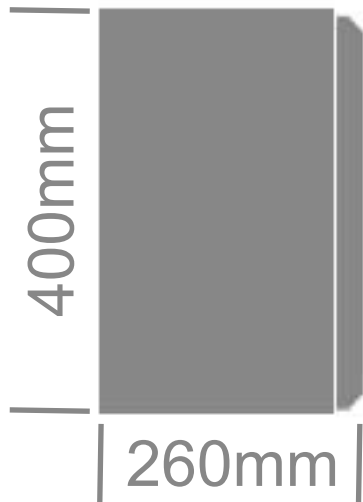

RED FLAG WHEEL ARCH STYLE TOOL BOX

- White Powder Coated Steel / 3/4 Lid
- Stainless Steel Drop T Latch, Lanyards, Bullet Hinges, Pinchweld Rubber Seal

PART # **TB051**

SIDE VIEW

TB051 (LEFT)
MOUNTING
LOCATIONS

FRONT VIEW