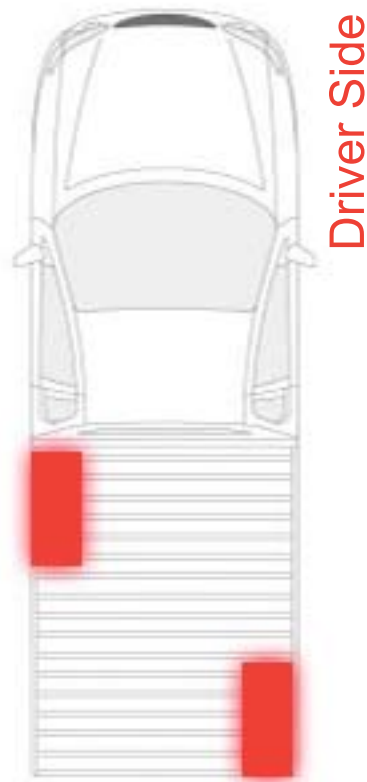

RED FLAG WHEEL ARCH STYLE TOOL BOX

- White Powder Coated Steel / 3/4 Lid
- Stainless Steel Drop T Latch, Lanyards, Bullet Hinges, Pinchweld Rubber Seal

PART # **TB051**

SIDE VIEW

TB051 (LEFT)
MOUNTING
LOCATIONS

FRONT VIEW