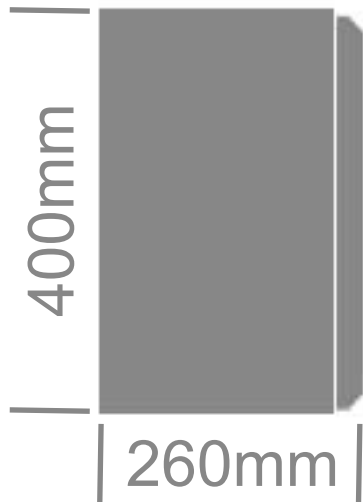

RED FLAG WHEEL ARCH STYLE TOOL BOX

- Black Powder Coated Steel / Full Lid
- Stainless Steel Drop T Latch, Lanyards, Bullet Hinges, Pinchweld Rubber Seal

PART # **TB041**

SIDE VIEW

TB041 (RIGHT)
MOUNTING
LOCATIONS

FRONT VIEW