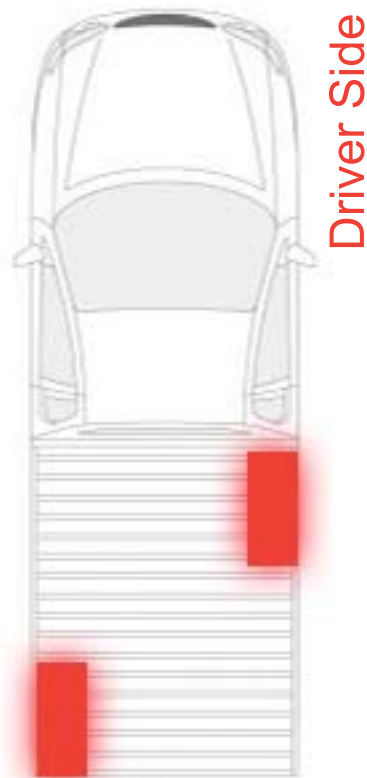

RED FLAG WHEEL ARCH STYLE TOOL BOX

- Black Powder Coated Steel / Full Lid
- Stainless Steel Drop T Latch, Lanyards, Bullet Hinges, Pinchweld Rubber Seal

PART # **TB041**

SIDE VIEW

TB041 (RIGHT)
MOUNTING
LOCATIONS

FRONT VIEW