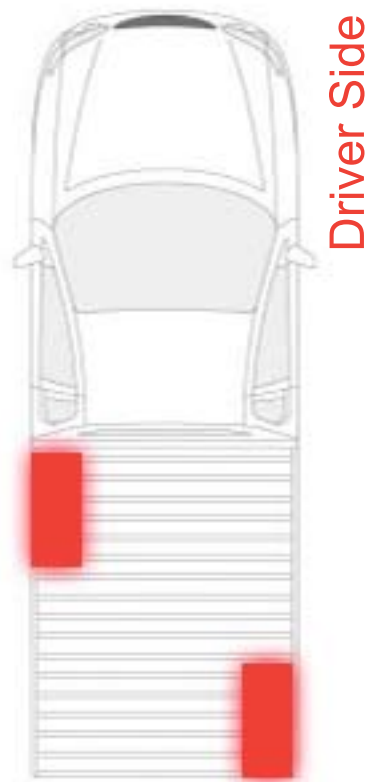

RED FLAG WHEEL ARCH STYLE TOOL BOX

- Black Powder Coated Steel / Full Lid
- Stainless Steel Drop T Latch, Lanyards, Bullet Hinges, Pinchweld Rubber Seal

PART # **TB040**

SIDE VIEW

TB040 (LEFT)
MOUNTING
LOCATIONS

FRONT VIEW