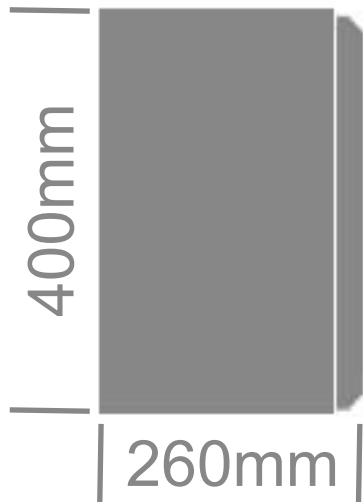

RED FLAG WHEEL ARCH STYLE TOOL BOX

- Black Powder Coated Steel / Full Lid
- Stainless Steel Drop T Latch, Lanyards, Bullet Hinges, Pinchweld Rubber Seal

PART # **TB040**

SIDE VIEW

TB040 (LEFT)
MOUNTING
LOCATIONS

FRONT VIEW