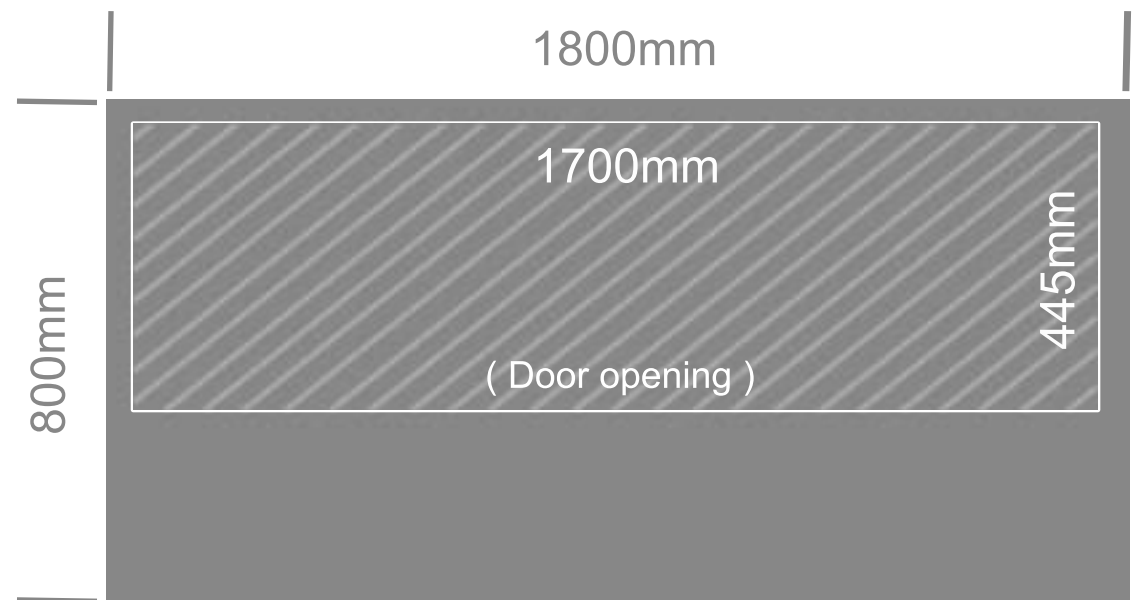

RED FLAG 3/4 LID GULLWING TOOL BOX

- White Powder Coated Steel
- Stainless Steel Drop T Latches, Gas Struts, Stainless Steel Piano Hinge, Pinch Weld Rubber Seal

TRADE
TOUGH

PART # **STRO23**

SIDE VIEW

FRONT VIEW