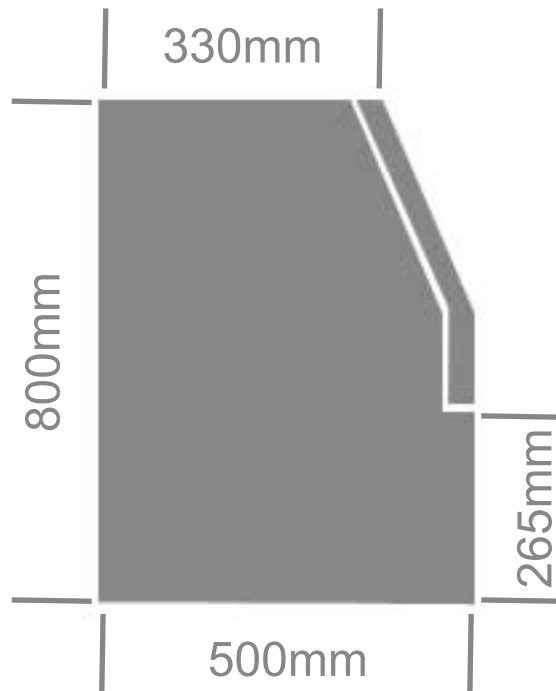

RED FLAG 3/4 LID GULLWING TOOL BOX

- White Powder Coated Steel
- Stainless Steel Drop T Latches, Gas Struts, Stainless Steel Piano Hinge, Pinch Weld Rubber Seal

TRADE
TOUGH

PART # **STRO23**

SIDE VIEW

FRONT VIEW