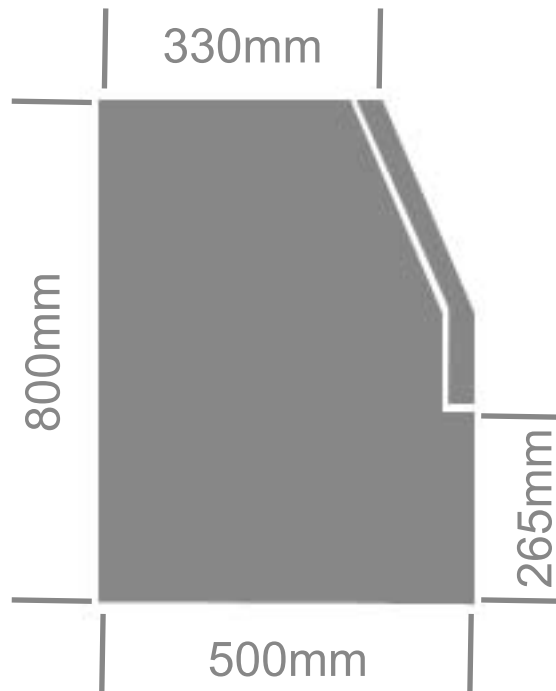

RED FLAG 3/4 LID GULLWING TOOL BOX

- White Powder Coated Steel
- Stainless Steel Drop T Latches, Gas Struts, Stainless Steel Piano Hinge, Pinch Weld Rubber Seal

TRADE
TOUGH

PART # **STRO22**

SIDE VIEW

FRONT VIEW