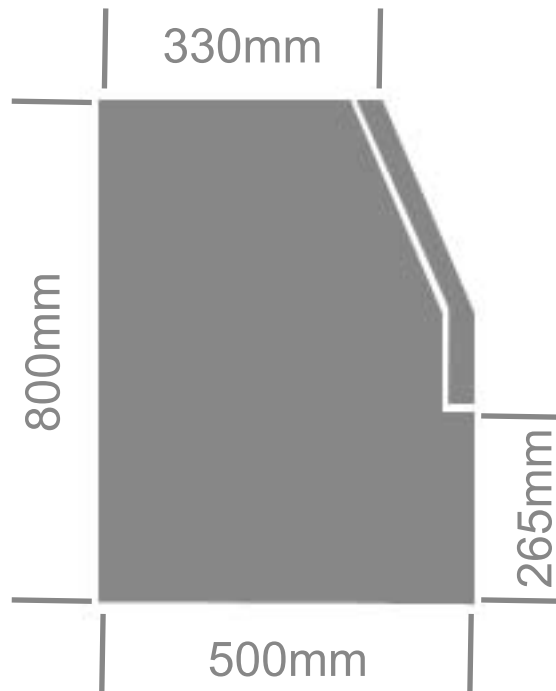

RED FLAG 3/4 LID GULLWING TOOL BOX

- White Powder Coated Steel
- Stainless Steel Drop T Latches, Gas Struts, Stainless Steel Piano Hinge, Pinch Weld Rubber Seal

TRADE
TOUGH

PART # **STRO21**

SIDE VIEW

FRONT VIEW