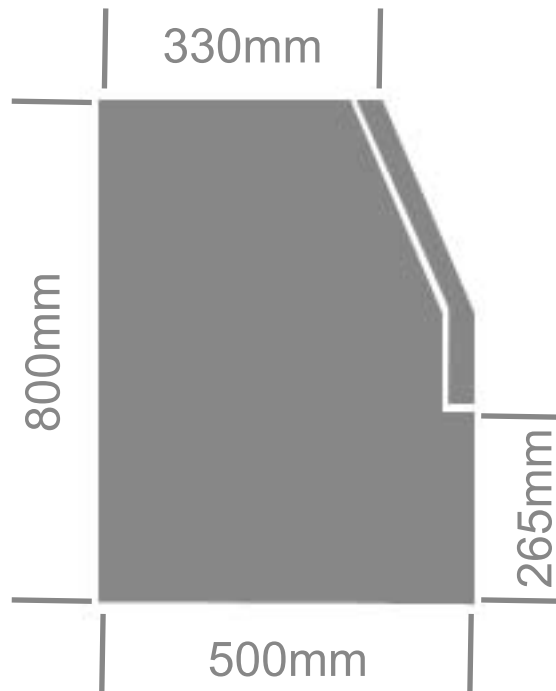

RED FLAG 3/4 LID GULLWING TOOL BOX

- White Powder Coated Steel
- Stainless Steel Drop T Latches, Gas Struts, Stainless Steel Piano Hinge, Pinch Weld Rubber Seal

TRADE
TOUGH

PART # **STRO20**

SIDE VIEW

FRONT VIEW