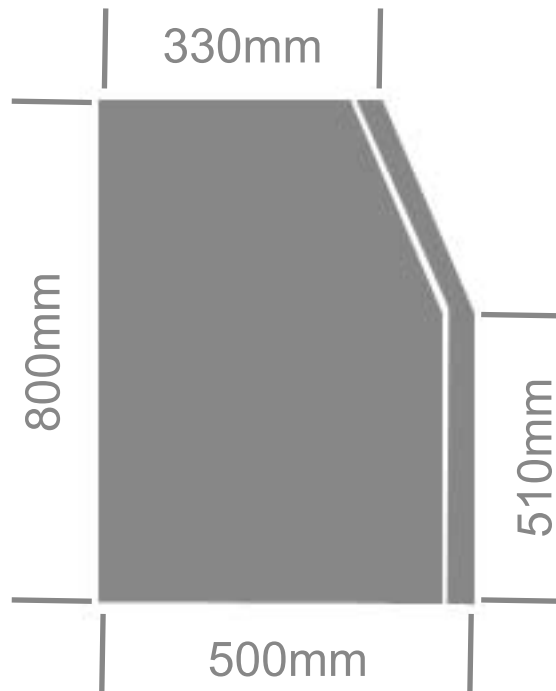

RED FLAG FULL LID GULLWING TOOL BOX

- White Powder Coated Steel
- Stainless Steel Drop T Latches, Gas Struts, Stainless Steel Piano Hinge, Pinch Weld Rubber Seal

TRADE
TOUGH

PART # **STRO13**

SIDE VIEW

FRONT VIEW