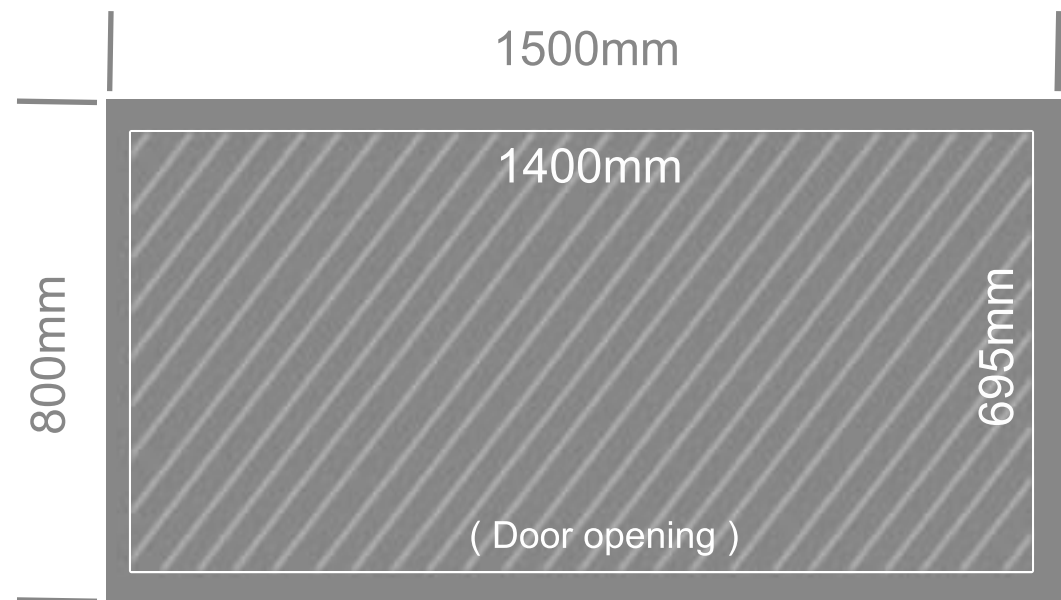

RED FLAG FULL LID GULLWING TOOL BOX

- White Powder Coated Steel
- Stainless Steel Drop T Latches, Gas Struts, Stainless Steel Piano Hinge, Pinch Weld Rubber Seal

TRADE
TOUGH

PART # **STRO12**

SIDE VIEW

FRONT VIEW