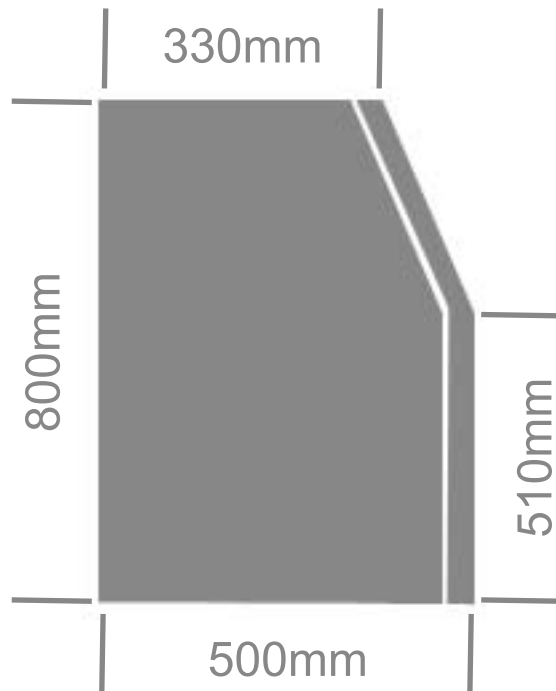

RED FLAG FULL LID GULLWING TOOL BOX

- White Powder Coated Steel
- Stainless Steel Drop T Latches, Gas Struts, Stainless Steel Piano Hinge, Pinch Weld Rubber Seal

TRADE
TOUGH

PART # **STRO12**

SIDE VIEW

FRONT VIEW