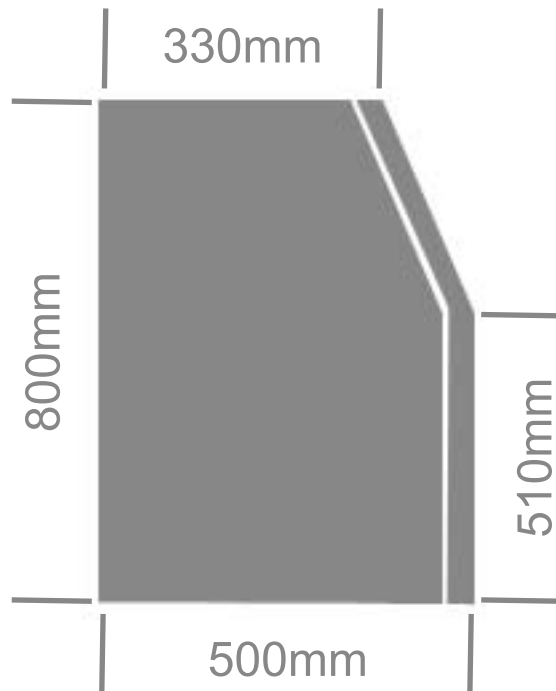

RED FLAG FULL LID GULLWING TOOL BOX

- White Powder Coated Steel
- Stainless Steel Drop T Latches, Gas Struts, Stainless Steel Piano Hinge, Pinch Weld Rubber Seal

TRADE
TOUGH

PART # **STRO11**

SIDE VIEW

FRONT VIEW