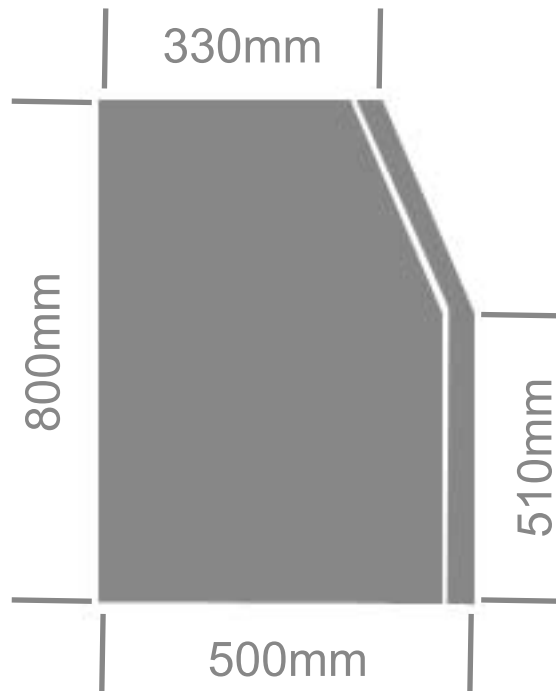

RED FLAG FULL LID GULLWING TOOL BOX

- White Powder Coated Steel
- Stainless Steel Drop T Latches, Gas Struts, Stainless Steel Piano Hinge, Pinch Weld Rubber Seal

TRADE
TOUGH

PART # **STRO10**

SIDE VIEW

FRONT VIEW