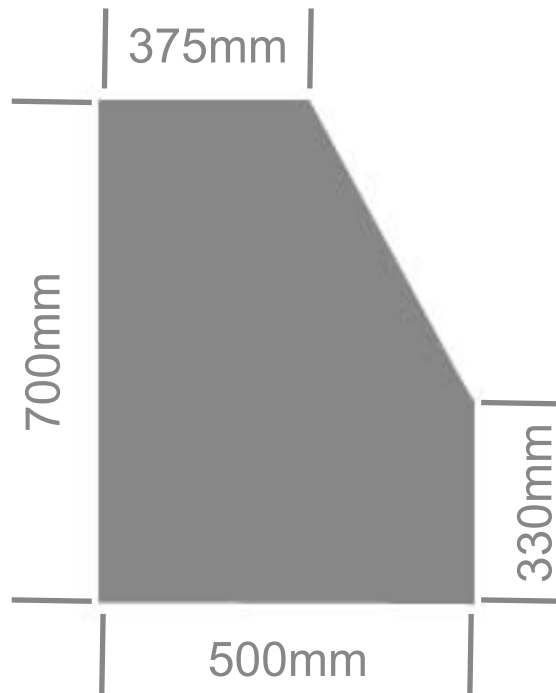

# RED FLAG FULL LID GULLWING TOOL BOX

TRADE  
TOUGH

PART # **FL900**

- Aluminium Checker Plate (2 mm)
- Stainless Steel Drop T Latches, Gas Struts, Stainless Steel Piano Hinge, Pinch Weld Rubber Seal

SIDE VIEW

FRONT VIEW