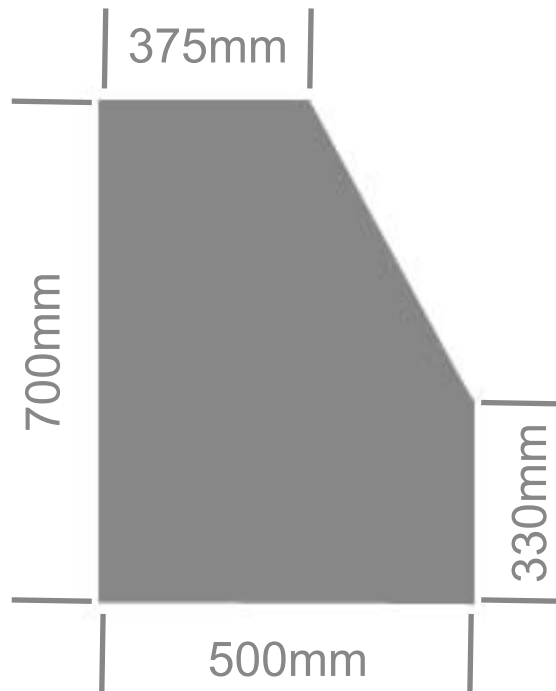

RED FLAG FULL LID GULLWING TOOL BOX

TRADE
TOUGH

PART # **FL1500**

- Aluminium Checker Plate (2 mm)
- Stainless Steel Drop T Latches, Gas Struts, Stainless Steel Piano Hinge, Pinch Weld Rubber Seal

SIDE VIEW

FRONT VIEW