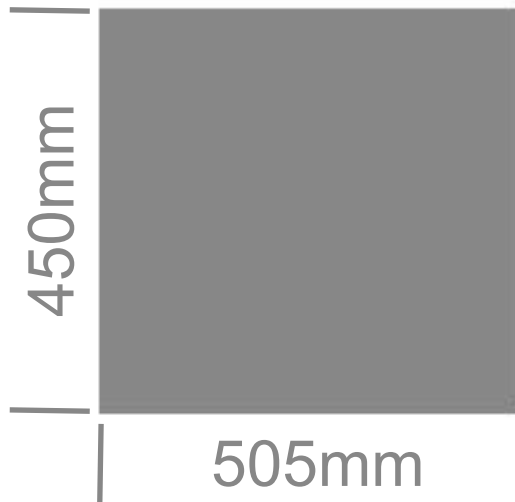

RED FLAG TRAILER DRAWER BAR TOOL BOX

- Aluminium Checker Plate 2.0mm
- Stainless Steel Drop T Latch, Gas Strut, Stainless Steel Piano Hinge, Rubber Seal

PART # **TRCDB900**

SIDE VIEW

TOP VIEW