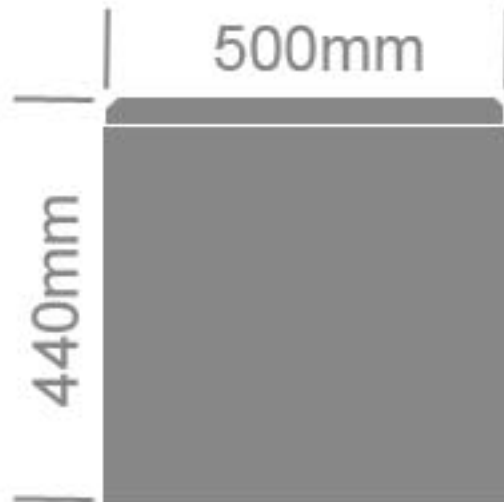

RED FLAG CHEST STYLE TOOL BOX

- Aluminium Checker Plate 2.0mm
- Moon Locks, Gas Struts, Stainless Steel Piano Hinge, Pinchweld Rubber Seal

PART # **TRC 1425**

SIDE VIEW

TOP VIEW