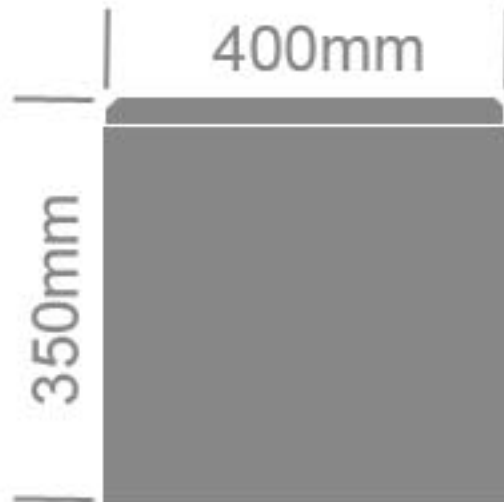

RED FLAG CHEST STYLE TOOL BOX

- Aluminium Checker Plate 2.0mm
- Moon Locks, Gas Struts, Stainless Steel Piano Hinge, Pinchweld Rubber Seal

PART # **TRC 1250**

SIDE VIEW

TOP VIEW