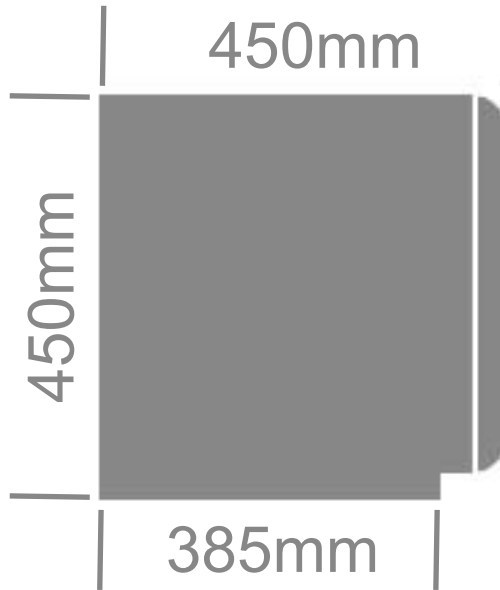

RED FLAG TRUCK TOOL BOX

- Stainless Steel Body and Lid with unique Curved Edging
- Stainless Steel Drop T Latches, Lanyards, Pinchweld Rubber Seal

Edge
SERIES

PART # **TET027**

SIDE VIEW

unique curved edge lid

FRONT VIEW