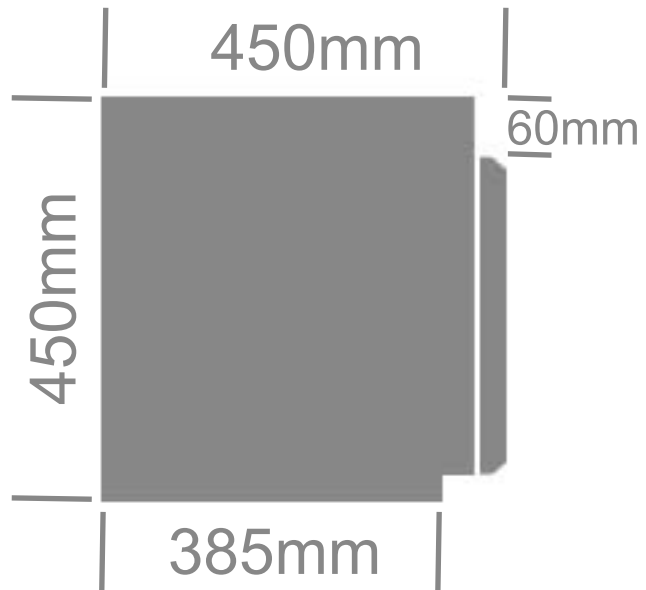

# RED FLAG TRUCK TOOL BOX

- Black Powder Coated Steel Body and Recessed Lid
- Stainless Steel Drop T Latches, Lanyards, Pinchweld Rubber Seal

PART # **TBC900**

SIDE VIEW

FRONT VIEW