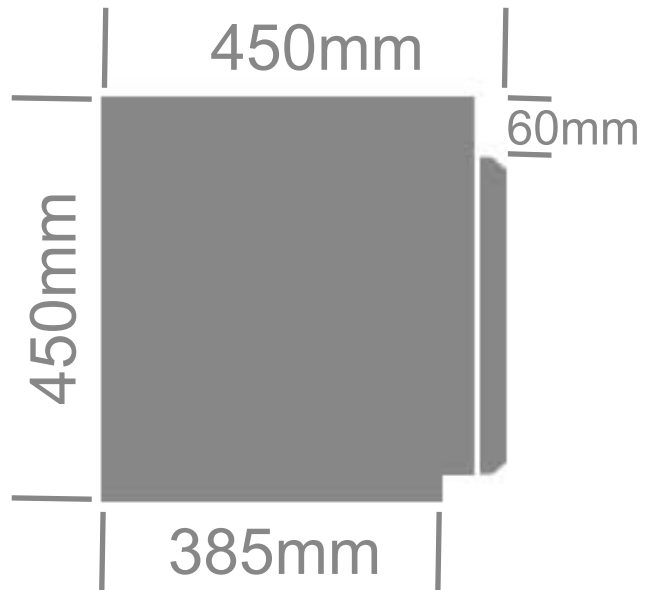

# RED FLAG TRUCK TOOL BOX

- Black Powder Coated Steel Body and Recessed Lid
- Stainless Steel Drop T Latches, Lanyards, Pinchweld Rubber Seal

PART # **TBC 1200**

SIDE VIEW

FRONT VIEW