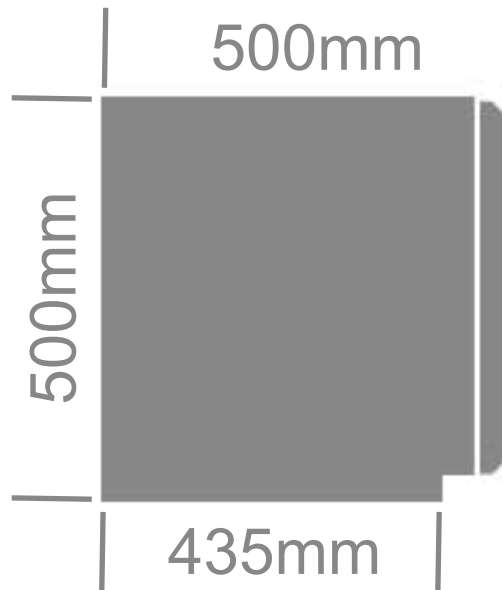

# RED FLAG TRUCK TOOL BOX

- Stainless Steel Body and Stainless Steel Lid
- Stainless Steel Drop T Latches, Lanyards, Pinchweld Rubber Seal

PART # **TB091**

SIDE VIEW

FRONT VIEW