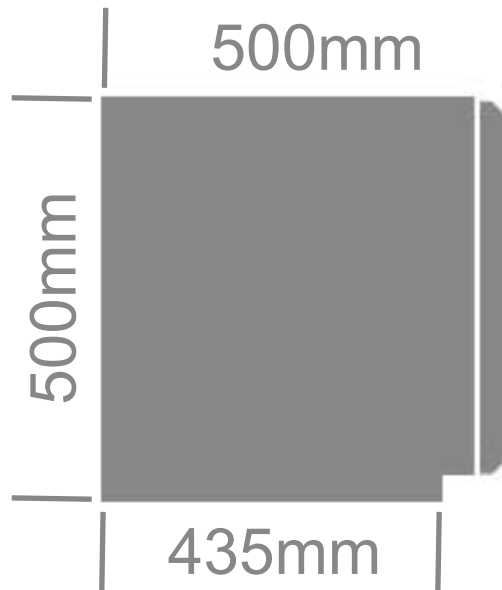

# RED FLAG TRUCK TOOL BOX

- Stainless Steel Body and Stainless Steel Lid
- Stainless Steel Drop T Latches, Lanyards, Pinchweld Rubber Seal

PART # **TB090**

SIDE VIEW

FRONT VIEW