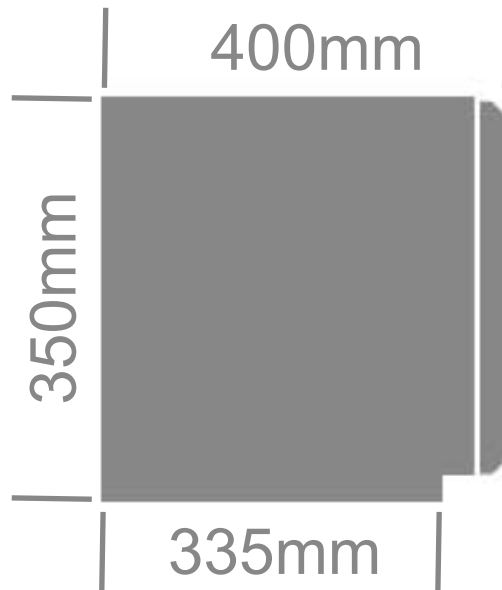

RED FLAG TRUCK TOOL BOX

- Stainless Steel Body and Stainless Steel Lid
- Stainless Steel Drop T Latches, Lanyards, Pinchweld Rubber Seal

PART # **TB032**

SIDE VIEW

FRONT VIEW