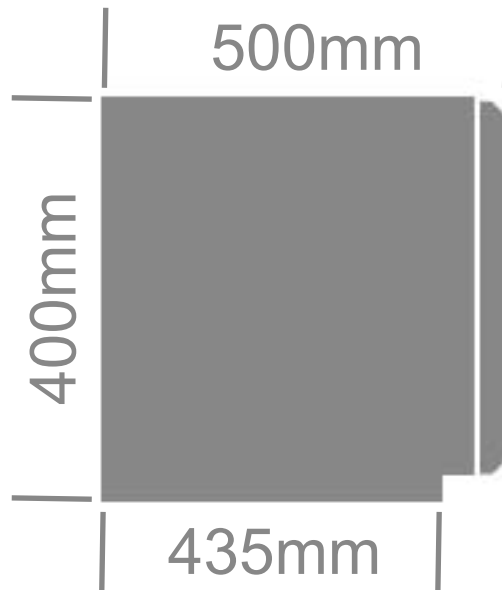

# RED FLAG TRUCK TOOL BOX

- Black Powder Coated Steel Body and Stainless Steel Lid
- Stainless Steel Drop T Latches, Lanyards, Pinchweld Rubber Seal

PART # **TB029**

SIDE VIEW

FRONT VIEW