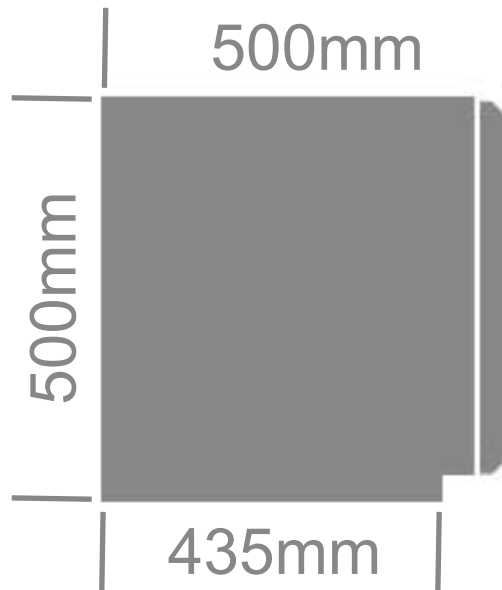

RED FLAG TRUCK TOOL BOX

- Black Powder Coated Steel Body and Stainless Steel Lid
- Stainless Steel Drop T Latches, Lanyards, Pinchweld Rubber Seal

PART # **TB028**

SIDE VIEW

FRONT VIEW