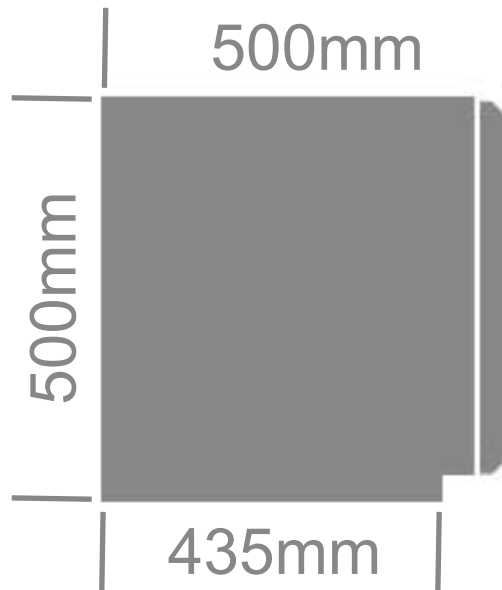

RED FLAG TRUCK TOOL BOX

- Black Powder Coated Steel Body and Stainless Steel Lid
- Stainless Steel Drop T Latches, Lanyards, Pinchweld Rubber Seal

PART # **TB027**

SIDE VIEW

FRONT VIEW