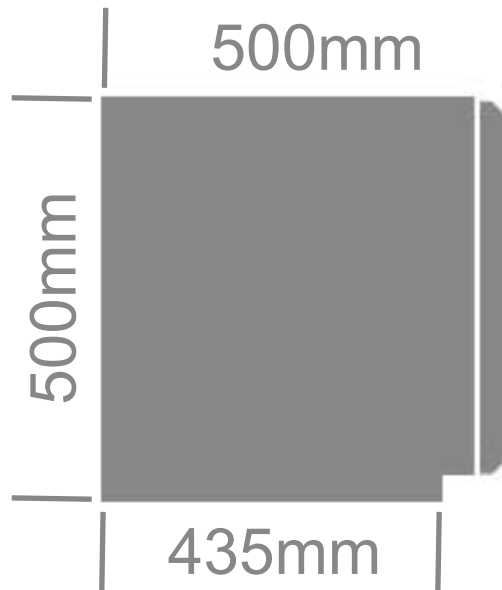

RED FLAG TRUCK TOOL BOX

- Black Powder Coated Steel Body and Stainless Steel Lid
- Stainless Steel Drop T Latches, Lanyards, Pinchweld Rubber Seal

PART # **TB026**

SIDE VIEW

FRONT VIEW