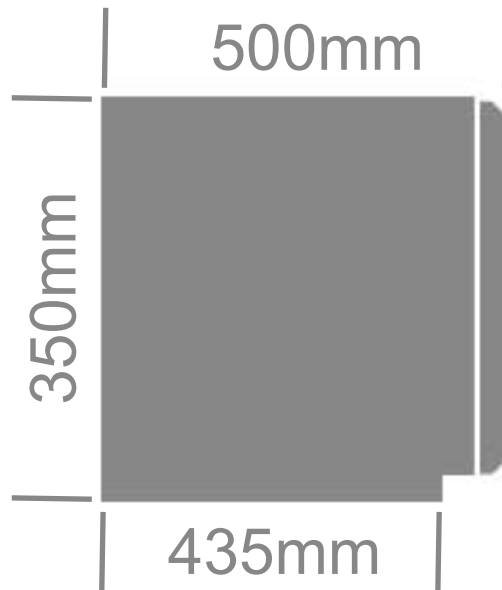

RED FLAG TRUCK TOOL BOX

- Black Powder Coated Steel Body and Stainless Steel Lid
- Stainless Steel Drop T Latches, Lanyards, Pinchweld Rubber Seal

PART # **TB025**

SIDE VIEW

FRONT VIEW