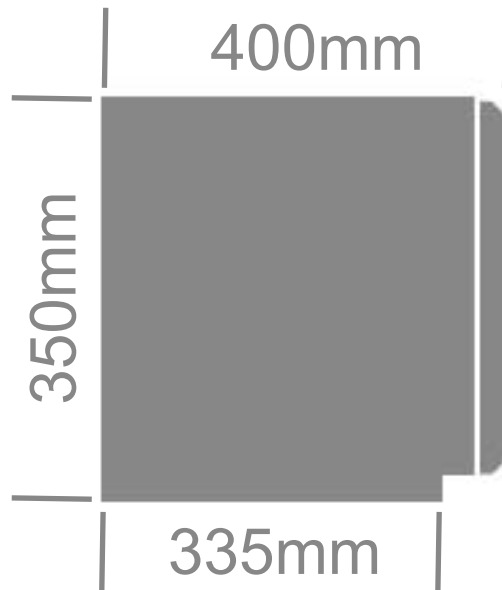

RED FLAG TRUCK TOOL BOX

- Black Powder Coated Steel Body and Lid
- Stainless Steel Drop T Latches, Lanyards, Pinchweld Rubber Seal

PART # **TB014**

SIDE VIEW

FRONT VIEW