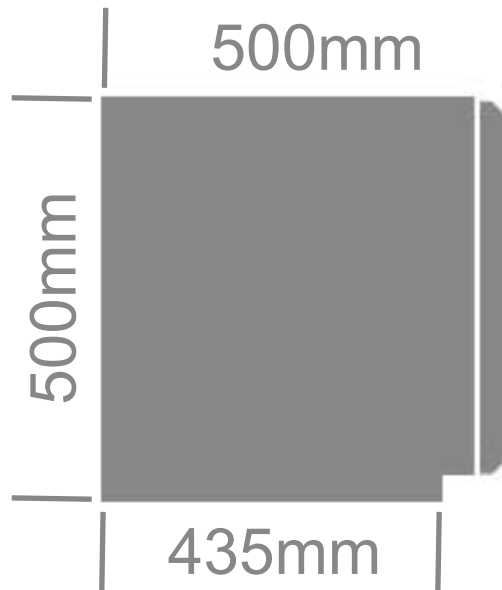

RED FLAG TRUCK TOOL BOX

- Black Powder Coated Steel Body and Lid
- Stainless Steel Drop T Latches, Lanyards, Pinchweld Rubber Seal

PART # **TB012**

SIDE VIEW

FRONT VIEW