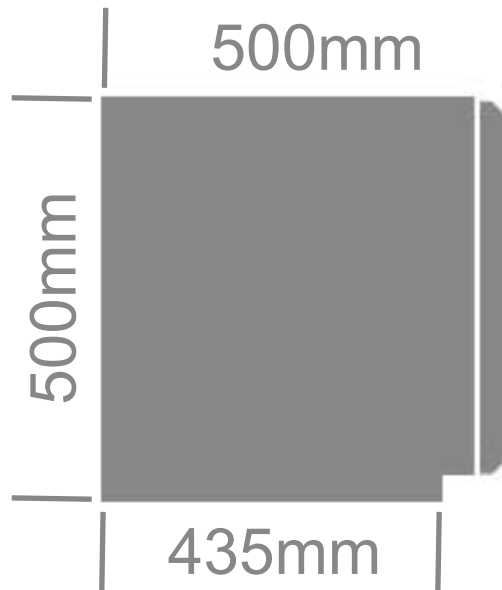

# RED FLAG TRUCK TOOL BOX

- Black Powder Coated Steel Body and Lid
- Stainless Steel Drop T Latches, Lanyards, Pinchweld Rubber Seal

PART # **TB011**

SIDE VIEW

FRONT VIEW