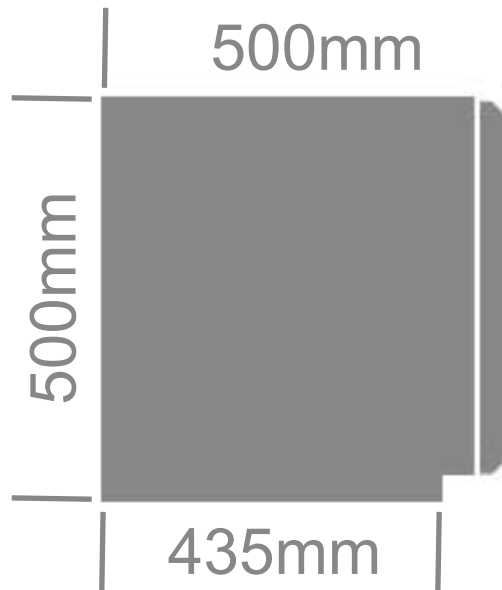

RED FLAG TRUCK TOOL BOX

- Black Powder Coated Steel Body and Lid
- Stainless Steel Drop T Latches, Lanyards, Pinchweld Rubber Seal

PART # **TB010**

SIDE VIEW

FRONT VIEW