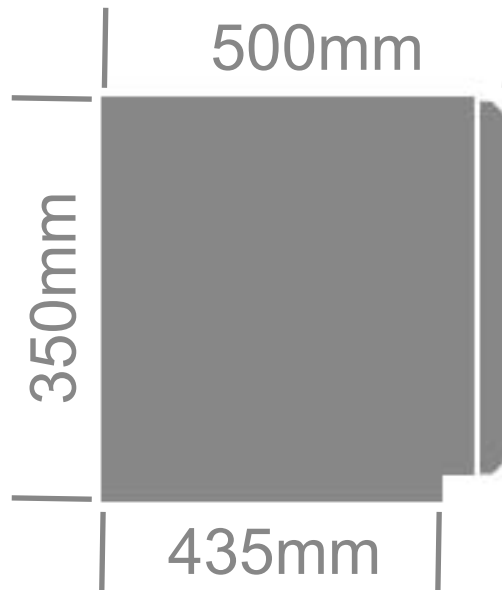

RED FLAG TRUCK TOOL BOX

- Black Powder Coated Steel Body and Lid
- Stainless Steel Drop T Latches, Lanyards, Pinchweld Rubber Seal

PART # **TB009**

SIDE VIEW

FRONT VIEW