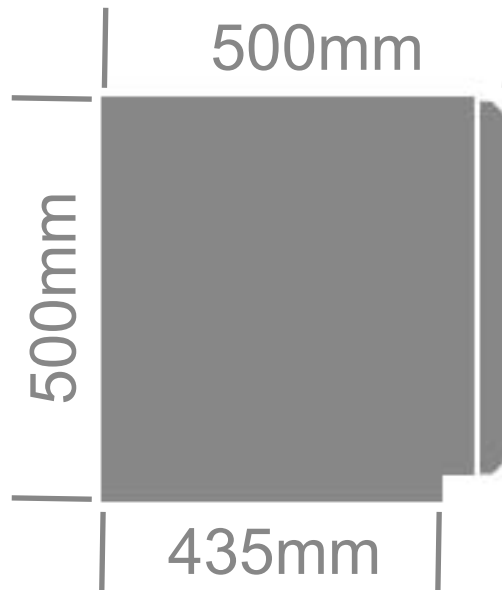

# RED FLAG TRUCK TOOL BOX

- Black Powder Coated Steel Body and Lid
- Stainless Steel Drop T Latches, Lanyards, Pinchweld Rubber Seal

PART # **TB008**

SIDE VIEW

FRONT VIEW