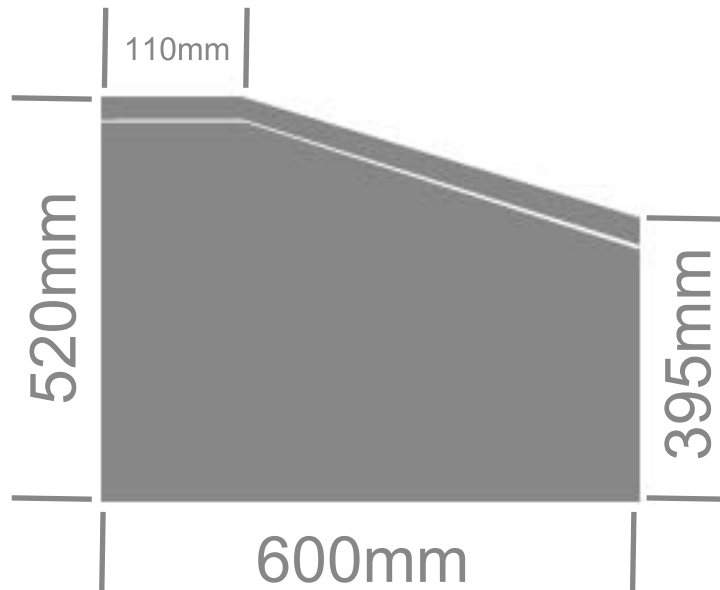

RED FLAG LOW PROFILE GULLWING TOOL BOX

- Aluminium Checker Plate 2.0mm
- Stainless Steel T Locks, Gas Struts, Stainless Steel Piano Hinge, Pinchweld Rubber Seal

PART # **LP1500**

SIDE VIEW

TOP VIEW