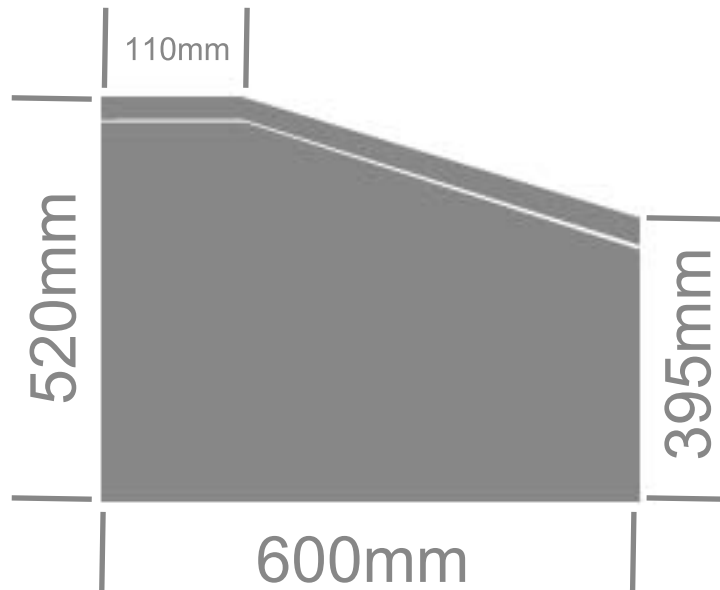

# RED FLAG LOW PROFILE GULLWING TOOL BOX

- Aluminium Checker Plate 2.0mm
- Stainless Steel T Locks, Gas Struts, Stainless Steel Piano Hinge, Pinchweld Rubber Seal

PART # **LP1250**

SIDE VIEW

TOP VIEW