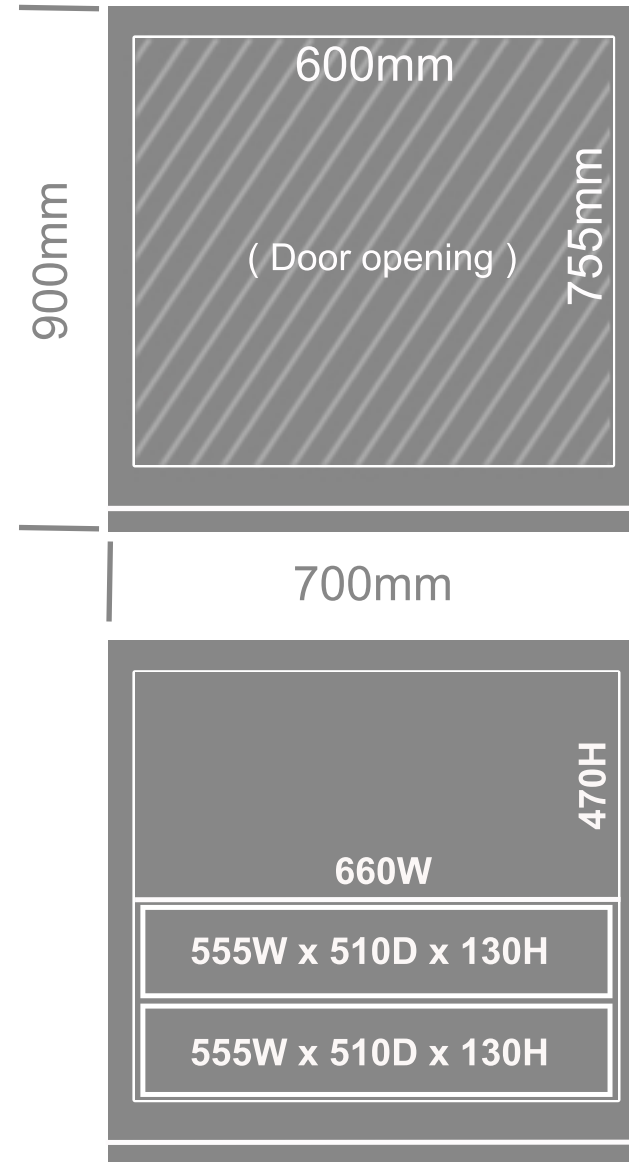

RED FLAG 2 DRAWER MINE SERVICE TOOL BOX

- White Powder Coated Steel
- Stainless Steel Drop T Latches, Gas Struts, Stainless Steel Piano Hinge, Pinchweld Rubber Seal, Removable Shelves, 2 Drawers

TRADE TOUGH

PART # **MSV700S**

FRONT VIEW