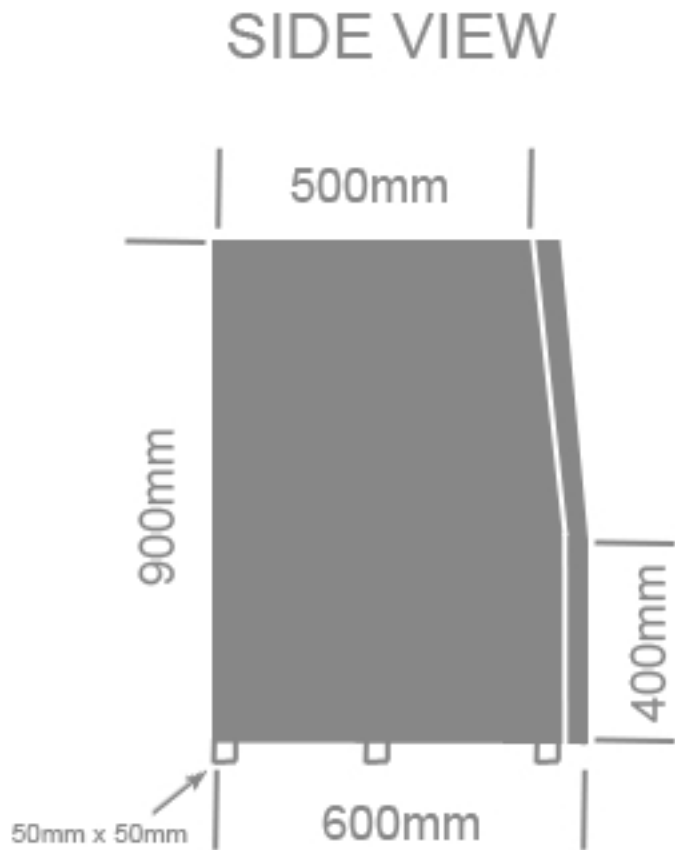

RED FLAG 2 DRAWER MINE SERVICE TOOL BOX

- White Powder Coated Steel
- Stainless Steel Drop T Latches, Gas Struts, Stainless Steel Piano Hinge, Pinchweld Rubber Seal, Removable Shelves, 2 Drawers

TRADE TOUGH

PART # **MSV700S**

FRONT VIEW