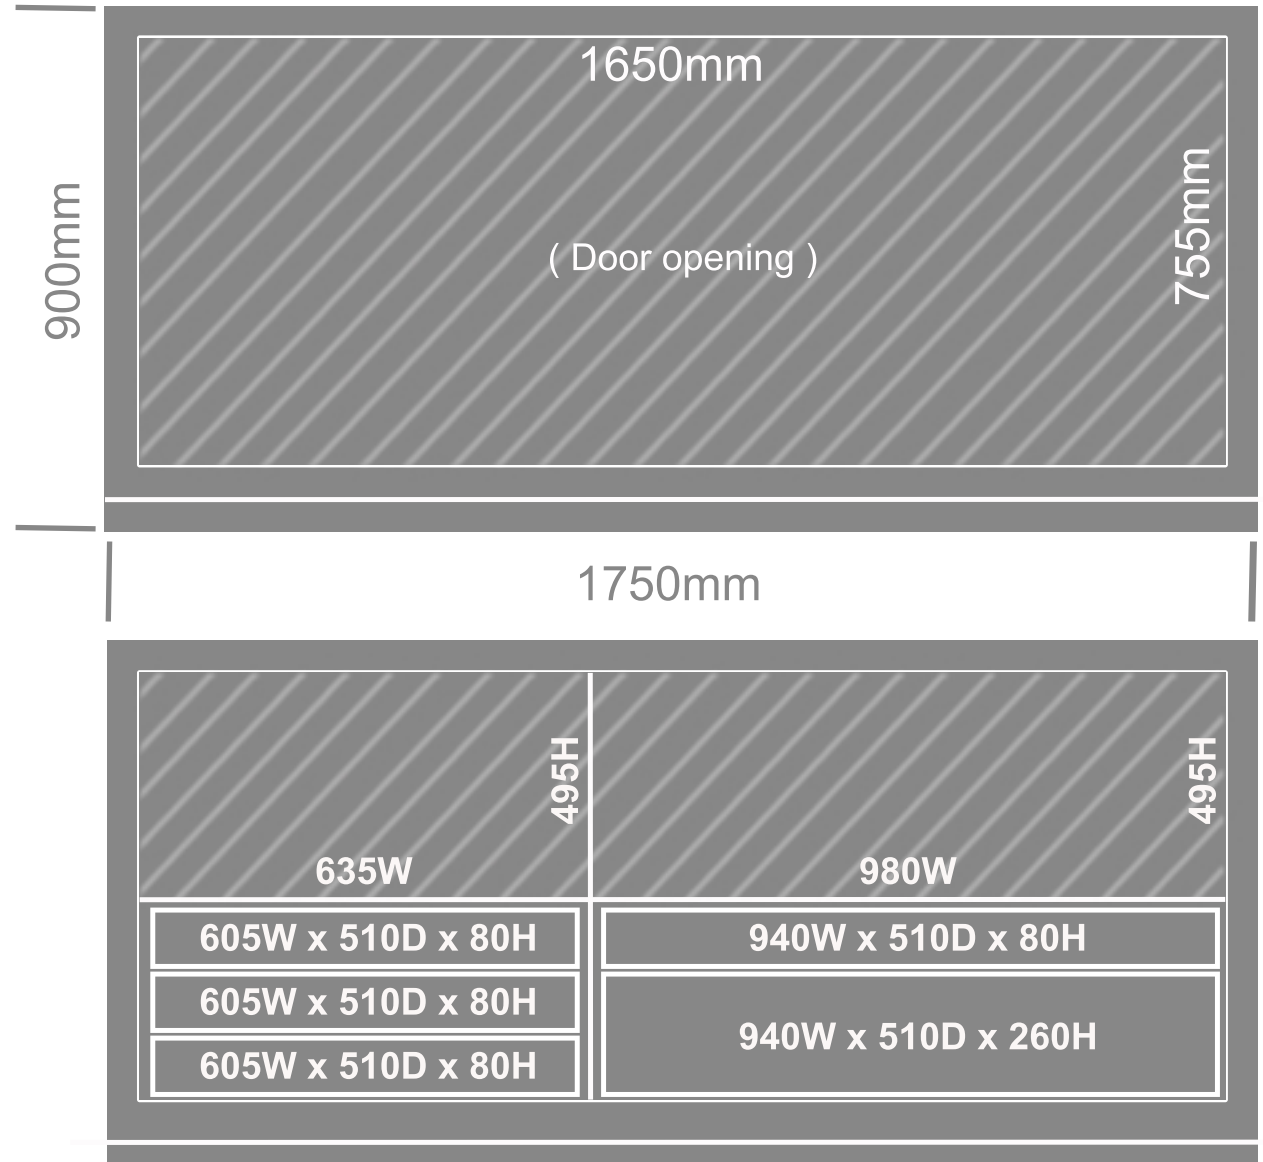

RED FLAG 5 DRAWER MINE SERVICE TOOL BOX

- White Powder Coated Steel
- Stainless Steel Drop T Latches, Gas Struts, Stainless Steel Piano Hinge, Pinch Weld Rubber Seal, Removable Shelves, 5 Drawers

TRADE TOUGH

PART # **MSV1750SF**

FRONT VIEW

redflag