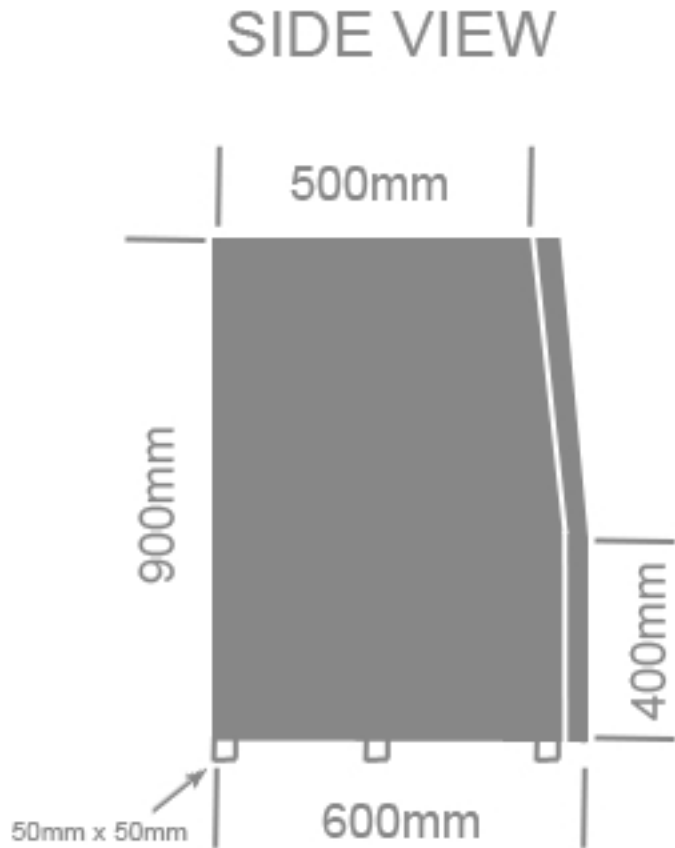

RED FLAG 5 DRAWER MINE SERVICE TOOL BOX

- White Powder Coated Steel
- Stainless Steel Drop T Latches, Gas Struts, Stainless Steel Piano Hinge, Pinch Weld Rubber Seal, Removable Shelves, 5 Drawers

TRADE TOUGH

PART # **MSV1750SF**

FRONT VIEW

redflag