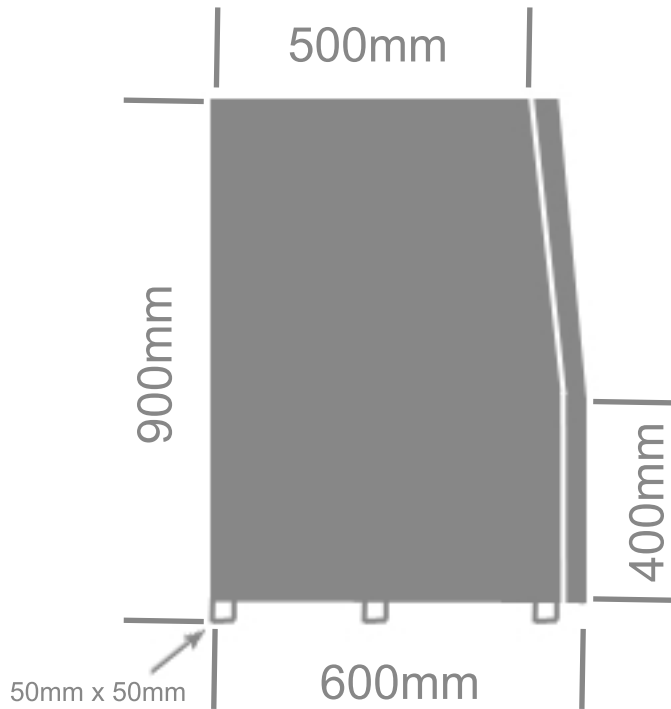

RED FLAG MINE SERVICE TOOL BOX

- White Powder Coated Steel
- Stainless Steel Drop T Latches, Gas Struts, Stainless Steel Piano Hinge, Pinchweld Rubber Seal, Optional Shelving

TRADE
TOUGH

PART # **MSV1400SE**

SIDE VIEW

FRONT VIEW