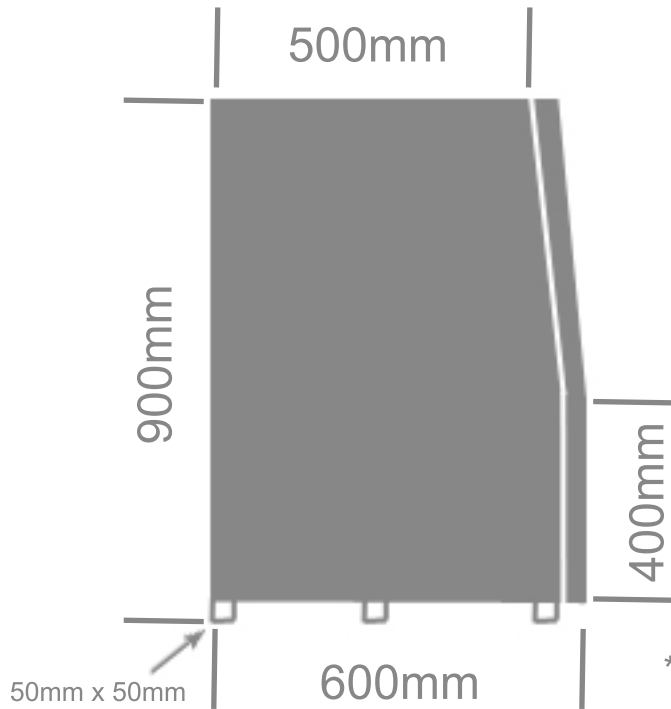

RED FLAG 7 DRAWER MINE SERVICE TOOL BOX

TRADE TOUGH

PART # MSV1200SLD

- White Powder Coated Steel
- Stainless Steel Drop T Latches, Gas Struts, Stainless Steel Piano Hinge, Pinch Weld Rubber Seal, Removable Shelves, 7 Drawers

SIDE VIEW

*Top drawers are >> divided into 4
Each division is
120L x 495D x 55H

FRONT VIEW

INTERNAL LAYOUT