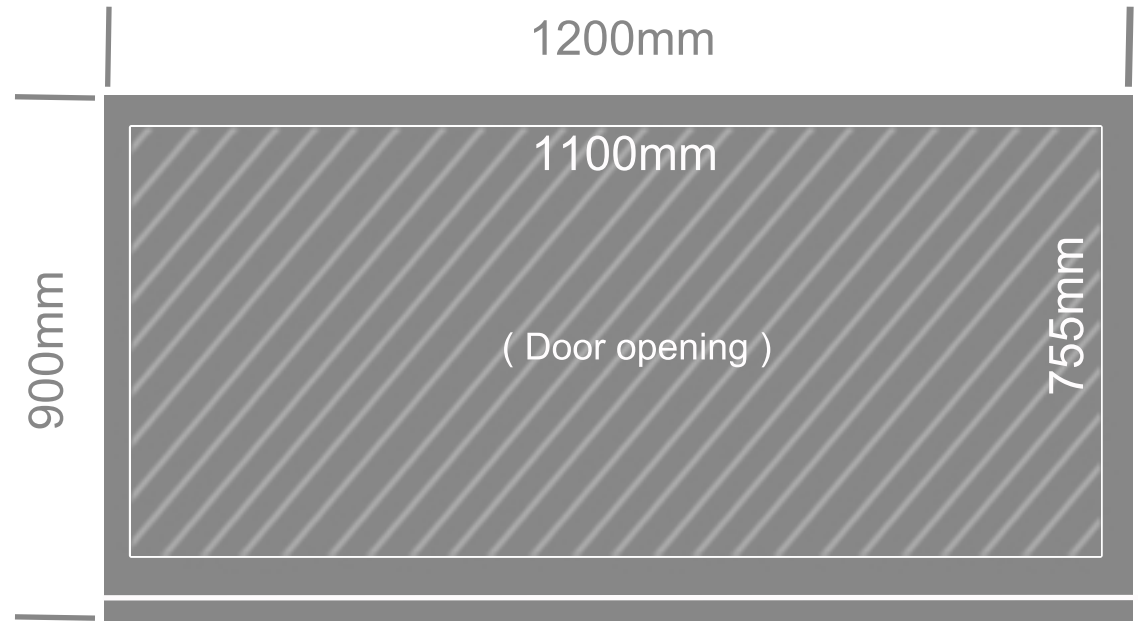

RED FLAG 7 DRAWER MINE SERVICE TOOL BOX

TRADE TOUGH

PART # MSV1200SLD

- White Powder Coated Steel
- Stainless Steel Drop T Latches, Gas Struts, Stainless Steel Piano Hinge, Pinch Weld Rubber Seal, Removable Shelves, 7 Drawers

SIDE VIEW

*Top drawers are >> divided into 4
Each division is
120L x 495D x 55H

FRONT VIEW

INTERNAL LAYOUT